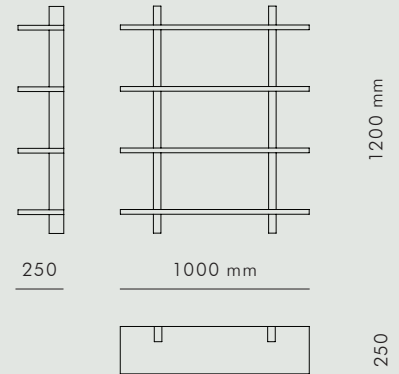

KBH SHELF

STORAGE

MEDIUM FUMED OAK

KBH Shelf is wall mounted with a simple, modern design, that looks great in kitchens, living rooms, libraries and bathrooms. Made in medium fumed oak. Since the type of screws for mounting the bookcase depends on the wall type, these are not included. The shelf is handmade in Denmark.

AVAILABLE MATERIALS

ITEM NO.

OAK	<i>Medium Fumed</i>	3006-000
-----	---------------------	----------

DATA

Dimension (mm)

LENGTH	WIDTH	HEIGHT	DEPTH	DIAMETER
–	1000	1200	250	–

SHIPPING SPECIFICATIONS

Dimension (mm) / Volume (m³) / Weight (kg)

BOX LENGTH	BOX WIDTH	BOX HEIGHT	BOX VOLUME	BOX WEIGHT
1240	330	1410	0,58	30