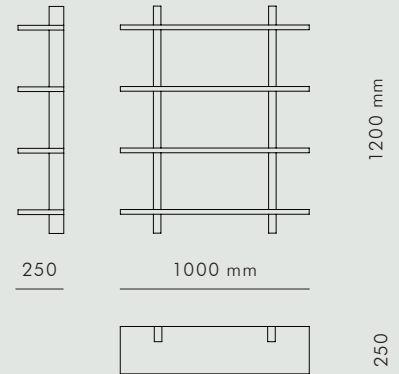

KBH SHELF

STORAGE

MEDIUM FUMED OAK

KBH Shelf is wall mounted with a simple, modern design, that looks great in kitchens, living rooms, libraries and bathrooms. Made in medium fumed oak. Since the type of screws for mounting the bookcase depends on the wall type, these are not included. The shelf is handmade in Denmark.

AVAILABLE MATERIALS

ITEM NO.

OAK	<i>Medium Fumed</i>	3006-000

DATA

Dimension (mm)

LENGTH	WIDTH	HEIGHT	DEPTH	DIAMETER
–	1000	1200	250	–

SHIPPING SPECIFICATIONS

Dimension (mm) / Volume (m³) / Weight (kg)

BOX LENGTH	BOX WIDTH	BOX HEIGHT	BOX VOLUME	BOX WEIGHT
1240	330	1410	0,58	30