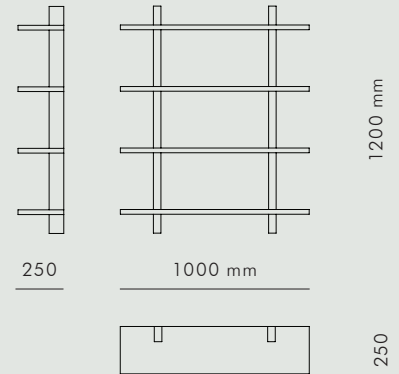

KBH SHELF

KØBENHAVNS-MØBELSNEDKERI

KBH SHELF

STORAGE

MEDIUM FUMED OAK

KBH Shelf is wall mounted with a simple, modern design, that looks great in kitchens, living rooms, libraries and bathrooms. Made in medium fumed oak and dark fumed oak. Since the type of screws for mounting the bookcase depends on the wall type, these are not included. The shelf is handmade in Denmark.

AVAILABLE MATERIALS

ITEM NO.

OAK	<i>Medium Fumed</i>	3006-000
	<i>Dark Fumed</i>	3007-000

DATA

Dimension (mm)

LENGTH	WIDTH	HEIGHT	DEPTH	DIAMETER
–	1000	1200	250	–

SHIPPING SPECIFICATIONS

Dimension (mm) / Volume (m³) / Weight (kg)

BOX LENGTH	BOX WIDTH	BOX HEIGHT	BOX VOLUME	BOX WEIGHT
1240	330	1410	0,58	30