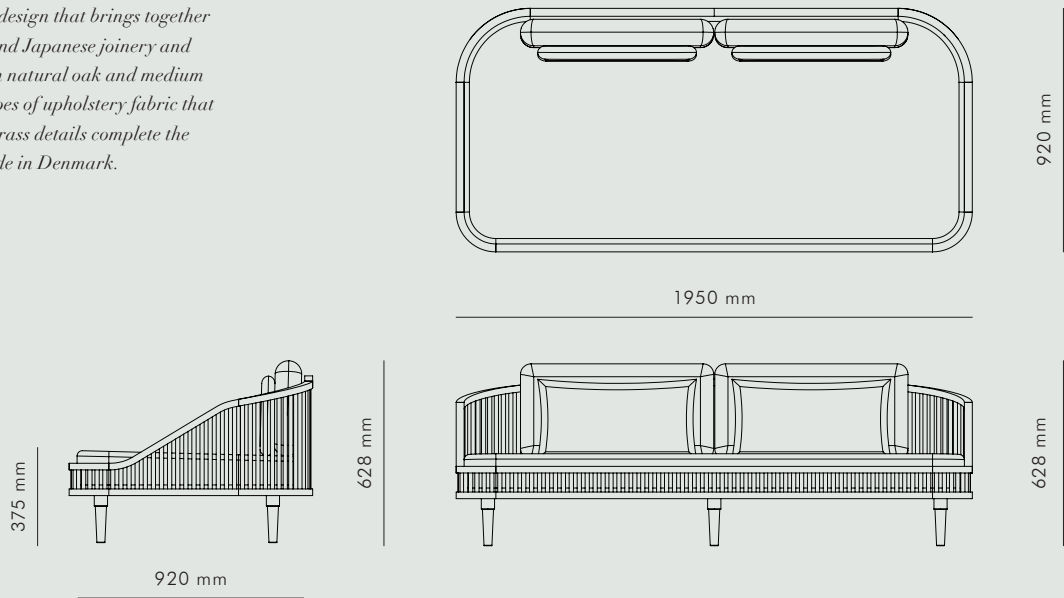

DATA

Dimension (mm)

LENGTH	WIDTH	HEIGHT	DEPTH	DIAMETER	SEAT HEIGHT
–	1950	628	920	–	375

SHIPPING SPECIFICATIONS

Dimension (mm) / Volume (m³) / Weight (kg)

BOX LENGTH	BOX WIDTH	BOX HEIGHT	BOX VOLUME	BOX WEIGHT
2000	970	910	1,77	90