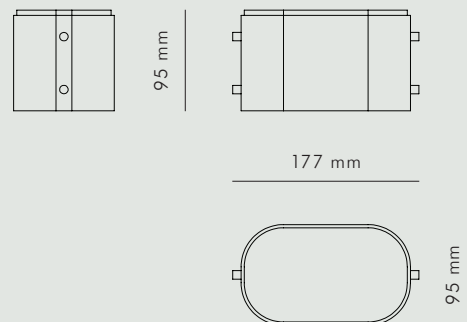

KBH SPOT

KØBENHAVNS-MØBELSNEDKERI

KBH SPOT

LIGHTING

BRASS / DARK BRASS

KBH Spot is made of solid brass or dark brass and has two LED light bulbs and a thick smoked glass. For various angle options, choose the KBH Spot Wall. The spot is handmade in Denmark.

AVAILABLE MATERIALS

ITEM NO.

METAL	<i>Brass</i>	3207-000
	<i>Dark Brass</i>	3208-000

DATA

Dimension (mm)

HEIGHT	WIDTH	DEPTH	SOCKET	CLASSIFICATION
95	117	95	GU10	CEIP20

SHIPPING SPECIFICATIONS

Dimension (mm) / Volume (m³) / Weight (kg)

BOX LENGTH	BOX WIDTH	BOX HEIGHT	BOX VOLUME	BOX WEIGHT
260	210	110	0,006	2