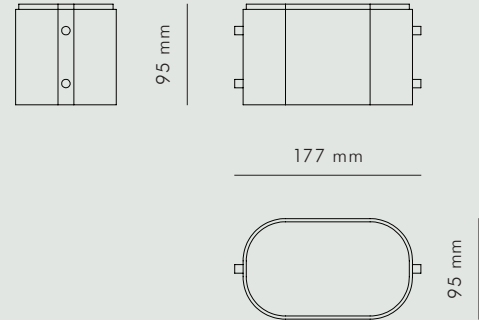

## KBH SPOT

KØBENHAVNS-MØBELSNEDKERI

KBH SPOT

LIGHTING

BRASS / DARK BRASS

*KBH Spot is made of solid brass or dark brass and has two LED light bulbs and a thick smoked glass. For various angle options, choose the KBH Spot Wall. The spot is handmade in Denmark.*

AVAILABLE MATERIALS

ITEM NO.

METAL		ITEM NO.
	<i>Brass</i>	3207-000
	<i>Dark Brass</i>	3208-000

DATA

*Dimension (mm)*

HEIGHT	WIDTH	DEPTH	SOCKET	CLASSIFICATION
95	117	95	GU10	CEIP20

SHIPPING SPECIFICATIONS

*Dimension (mm) / Volume (m³) / Weight (kg)*

BOX LENGTH	BOX WIDTH	BOX HEIGHT	BOX VOLUME	BOX WEIGHT
260	210	110	0,006	2