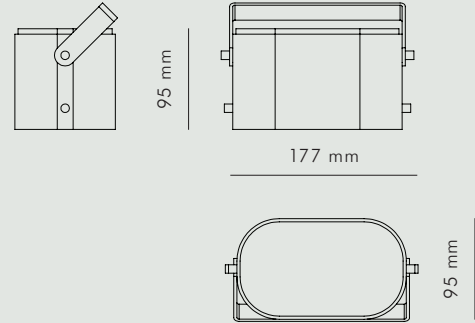

KBH SPOT WALL

LIGHTING

BRASS / DARK BRASS

KBH Spot Wall can be wall or ceiling mounted with various angle options. The spot is made of solid brass or dark brass and has two LED light bulbs and a thick smoked glass. The spot is handmade in Denmark.

AVAILABLE MATERIALS

ITEM NO.

METAL	<i>Brass</i>	3209-000
	<i>Dark Brass</i>	3210-000

DATA

Dimension (mm)

HEIGHT	WIDTH	DEPTH	WIRE LENGTH	SOCKET	CLASSIFICATION
95	177	95	3000 (3m)	GU10	CE IP 20

SHIPPING SPECIFICATIONS

Dimension (mm) / Volume (m³) / Weight (kg)

BOX LENGTH	BOX WIDTH	BOX HEIGHT	BOX VOLUME	BOX WEIGHT
260	210	110	0,006	2,5