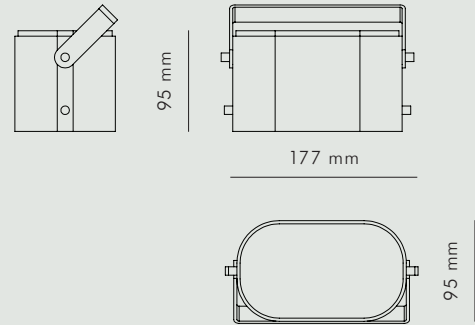

KBH SPOT WALL

LIGHTING

BRASS / DARK BRASS

KBH Spot Wall can be wall or ceiling mounted with various angle options. The spot is made of solid brass or dark brass and has two LED light bulbs and a thick smoked glass. The spot is handmade in Denmark.

AVAILABLE MATERIALS

ITEM NO.

METAL	<i>Brass</i>	3209-000
	<i>Dark Brass</i>	3210-000

DATA

Dimension (mm)

HEIGHT	WIDTH	DEPTH	WIRE LENGTH	SOCKET	CLASSIFICATION
95	177	95	3000 (3m)	GU10	CE IP 20

SHIPPING SPECIFICATIONS

Dimension (mm) / Volume (m³) / Weight (kg)

BOX LENGTH	BOX WIDTH	BOX HEIGHT	BOX VOLUME	BOX WEIGHT
260	210	110	0,006	2,5