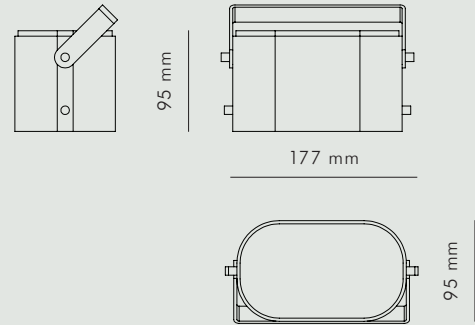

KBH SPOT WALL

KØBENHAVNS-MØBELSNEDKERI

KBH SPOT WALL

LIGHTING

BRASS / DARK BRASS

KBH Spot Wall can be wall or ceiling mounted with various angle options. The spot is made of solid brass or dark brass and has two LED light bulbs and a thick smoked glass. The spot is handmade in Denmark.

AVAILABLE MATERIALS

ITEM NO.

METAL	<i>Brass</i>	3209-000
	<i>Dark Brass</i>	3210-000

DATA

Dimension (mm)

HEIGHT	WIDTH	DEPTH	WIRE LENGTH	SOCKET	CLASSIFICATION
95	177	95	3000 (3m)	GU10	CE IP 20

SHIPPING SPECIFICATIONS

Dimension (mm) / Volume (m³) / Weight (kg)

BOX LENGTH	BOX WIDTH	BOX HEIGHT	BOX VOLUME	BOX WEIGHT
260	210	110	0,006	2,5