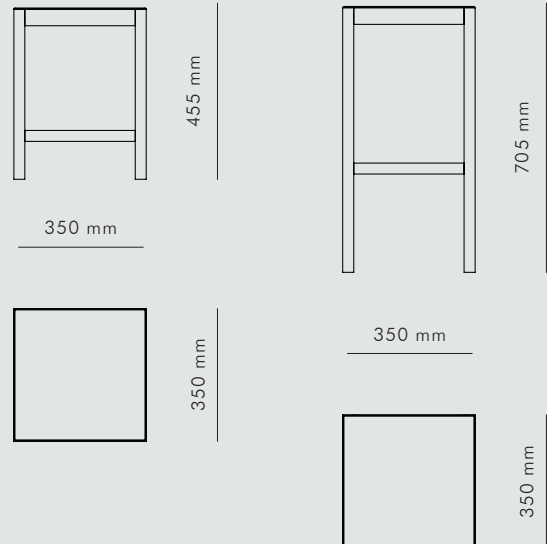

KBH STOOL / BAR STOOL

SEATING

NATURAL OAK / MEDIUM FUMED OAK + LEATHER

KBH Stool and KBH Bar Stool is made of solid oak and is available in two colours: oak with a leather seat in *Naturale* and *medium fumed oak with black leather seat*. KBH Bar Stool is designed for casual seating by a bar or a kitchen island. The stools are Handmade in Denmark.

DATA

Dimension (mm)

TYPE	WIDTH	HEIGHT	DEPTH	DIAMETER	SEAT HEIGHT
<i>Stool</i>	350	455	350	–	455
<i>Bar Stool</i>	350	705	350	–	705

SHIPPING SPECIFICATIONS

Dimension (mm) / Volume (m³) / Weight (kg)

TYPE	BOX LENGTH	BOX WIDTH	BOX HEIGHT	BOX VOLUME	BOX WEIGHT
<i>Stool</i>	380	380	450	0,065	5
<i>Bar Stool</i>	380	380	760	0,110	6