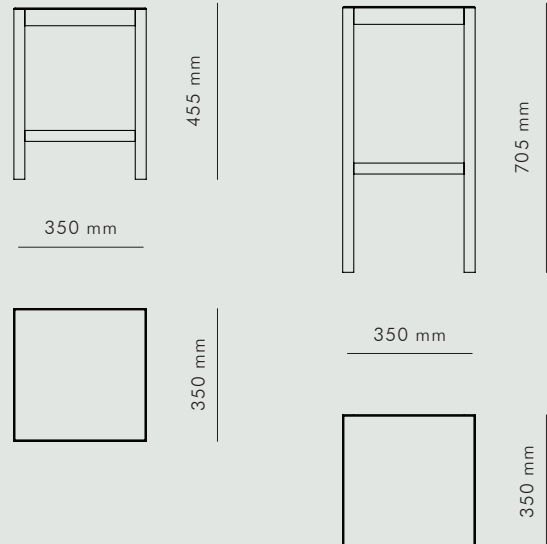

KBH STOOL / BAR STOOL

KØBENHAVNS-MØBELSNEDKERI

KBH STOOL / BAR STOOL

SEATING

NATURAL OAK / MEDIUM FUMED OAK + LEATHER

KBH Stool and KBH Bar Stool is made of solid oak and is available in two colours: oak with a leather seat in *Naturale* and *medium fumed oak with black leather seat*. KBH Bar Stool is designed for casual seating by a bar or a kitchen island. The stools are Handmade in Denmark.

DATA

Dimension (mm)

TYPE	WIDTH	HEIGHT	DEPTH	DIAMETER	SEAT HEIGHT
<i>Stool</i>	350	455	350	–	455
<i>Bar Stool</i>	350	705	350	–	705

SHIPPING SPECIFICATIONS

Dimension (mm) / Volume (m³) / Weight (kg)

TYPE	BOX LENGTH	BOX WIDTH	BOX HEIGHT	BOX VOLUME	BOX WEIGHT
<i>Stool</i>	380	380	450	0,065	5
<i>Bar Stool</i>	380	380	760	0,110	6