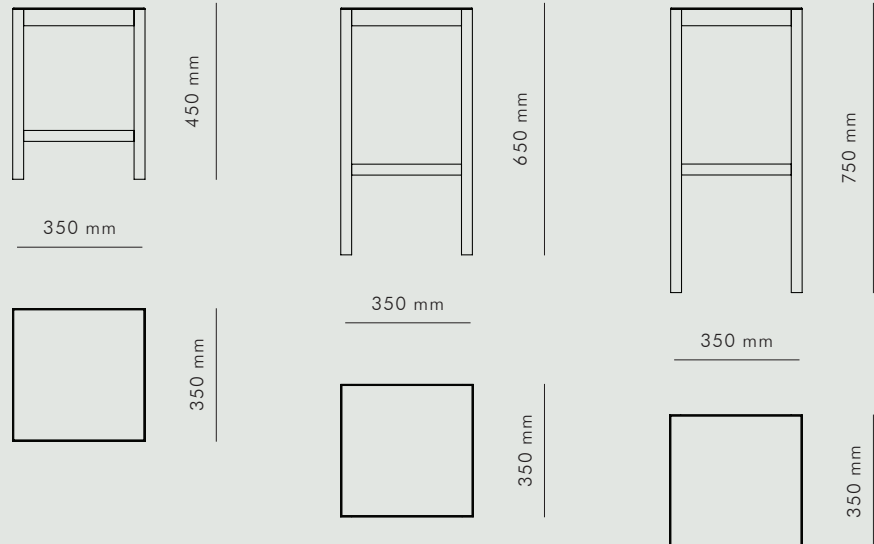

KBH STOOL / COUNTER STOOL / BAR STOOL

SEATING

NATURAL OAK / MEDIUM FUMED OAK + LEATHER

KBH Stool, KBH Counter stool and KBH Bar Stool is made of solid oak and is available in two colours: Natural oak with a cognac leather seat and medium fumed oak with black leather seat.

KBH Bar Stool is designed for casual seating by a bar and KBH Counter Stool for a kitchen island.

The stools are Handmade in Denmark.

AVAILABLE MATERIALS	TYPE	SIZE	OAK	LEATHER	ITEM NO.
OAK + LEATHER	Stool	450	Natural	Cognac 9203	3608-000
	Stool	450	Medium Fumed	Black 9204	3609-000
	Counter Stool	650	Natural	Cognac 9203	3621-000
	Counter Stool	650	Medium Fumed	Black 9204	3622-000
	Bar Stool	750	Natural	Cognac 9203	3623-000
	Bar Stool	750	Medium Fumed	Black 9204	3624-000

DATA

Dimension (mm)

TYPE	WIDTH	HEIGHT	DEPTH	DIAMETER	SEAT HEIGHT
Stool	350	450	350	–	450
Counter Stool	350	650	350	–	650
Bar Stool	350	750	350	–	750

SHIPPING SPECIFICATIONS

Dimension (mm) / Volume (m³) / Weight (kg)

TYPE	BOX LENGTH	BOX WIDTH	BOX HEIGHT	BOX VOLUME	BOX WEIGHT
Stool	385	385	510	0,076	5
Counter Stool	385	385	710	0,11	5,5
Bar Stool	385	385	810	0,12	6

TÄRNSJÖ GARVERI

RELATED PRODUCTS

KBH LEATHER DESK
 KBH BAR STOOL
 KBH STOOL
 KBH BENCH