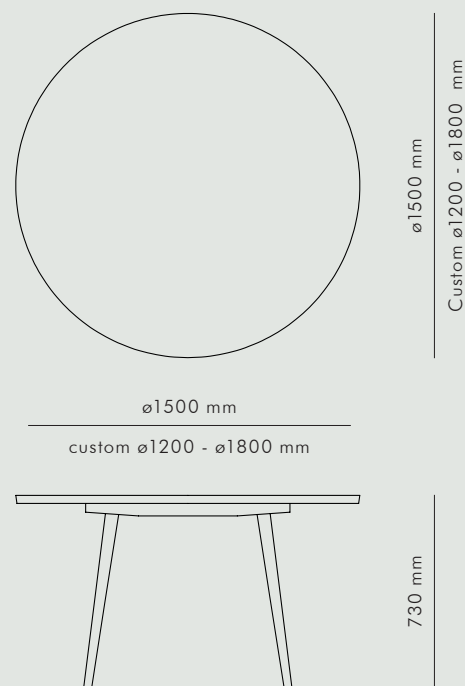

KBH TABLE 360

TABLES

NATURAL OAK

KBH 360 Table is made of oak and designed to match the KBH Chairs perfectly; by sliding the chairs under the table, when not in use. The table can be ordered in custom sizes and are handmade in Denmark.

AVAILABLE MATERIALS

TYPE

ITEM NO.

OAK	Natural	360	3002-000
	Natural	Custom Size	3012-000

DATA

Dimension (mm)

TYPE	WIDTH	HEIGHT	DEPTH	DIAMETER
Table 360	-	730	-	1500
Table 360 Custom size	-	730	-	1200 - 1800

SHIPPING SPECIFICATIONS

Dimension (mm) / Volume (m³) / Weight (kg)

BOX LENGTH	BOX WIDTH	BOX HEIGHT	BOX VOLUME	BOX WEIGHT
1700	1700	300	0,87	55