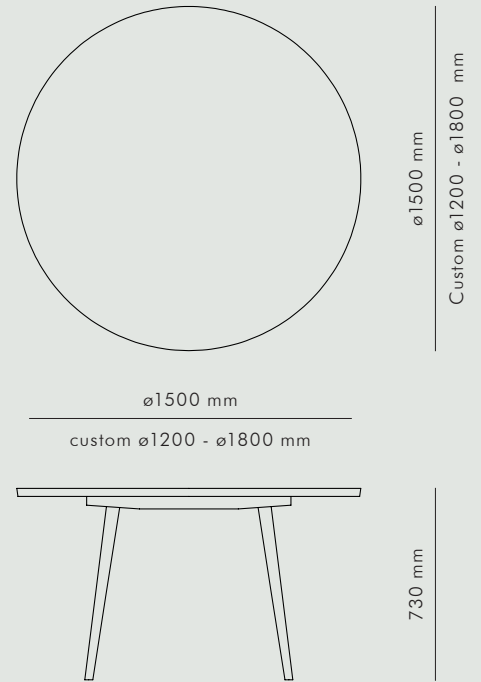

## KBH TABLE 360

KØBENHAVNS-MØBELSNEDKERI

KBH TABLE 360

TABLES

NATURAL OAK

KBH 360 Table is made of oak and designed to match the KBH Chairs perfectly; by sliding the chairs under the table, when not in use. The table can be ordered in custom sizes and are handmade in Denmark.

SEATING CAPACITY

Ø1500 *10 persons*

AVAILABLE MATERIALS

TYPE

ITEM NO.

OAK	<i>Natural</i>	360	3002-000
	<i>Natural</i>	<i>Custom size</i>	3012-000

DATA

*Dimension (mm)*

TYPE	WIDTH	HEIGHT	DEPTH	DIAMETER
Table 360	–	730	–	1500
Table 360 Custom size	–	730	–	1200 - 1800

SHIPPING SPECIFICATIONS

*Dimension (mm) / Volume (m³) / Weight (kg)*

BOX LENGTH	BOX WIDTH	BOX HEIGHT	BOX VOLUME	BOX WEIGHT
1700	1700	300	0,87	55