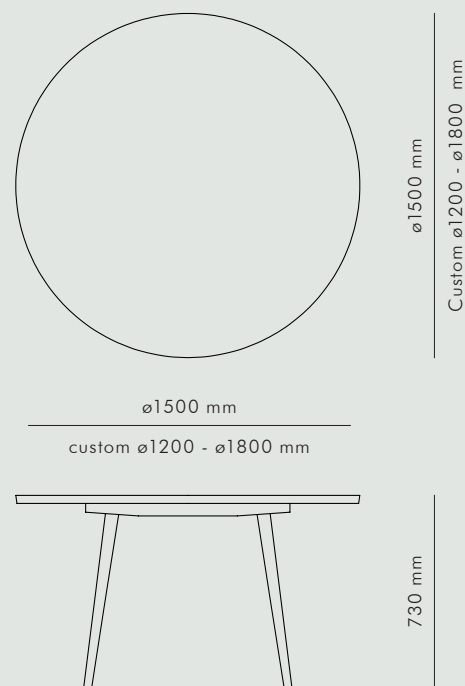

## KBH TABLE 360

KØBENHAVNS-MØBELSNEDKERI

KBH TABLE 360

TABLES

NATURAL OAK

KBH 360 Table is made of oak and designed to match the KBH Chairs perfectly; by sliding the chairs under the table, when not in use. The table can be ordered in custom sizes and are handmade in Denmark.

AVAILABLE MATERIALS

TYPE

ITEM NO.

OAK	Natural	360	3002-000
	Natural	Custom Size	3012-000

DATA

Dimension (mm)

TYPE	WIDTH	HEIGHT	DEPTH	DIAMETER
Table 360	-	730	-	1500
Table 360 Custom size	-	730	-	1200 - 1800

SHIPPING SPECIFICATIONS

Dimension (mm) / Volume (m<sup>3</sup>) / Weight (kg)

BOX LENGTH	BOX WIDTH	BOX HEIGHT	BOX VOLUME	BOX WEIGHT
1700	1700	300	0,87	55