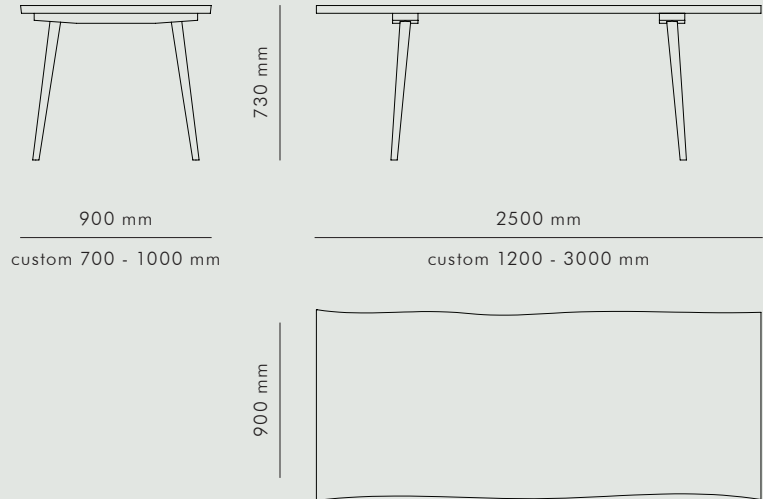

KBH TABLE DELUXE

TABLES

MEDIUM FUMED OAK

KBH Table Deluxe is made of oak and designed to match the KBH Chairs perfectly, by sliding the chairs under the table, when not in use. The table was one of the first designs from Københavns Møbelsnedkeri. Every table is unique with its organic shape. The table can be ordered in custom sizes and are handmade in Denmark.

AVAILABLE MATERIALS

TYPE

ITEM NO.

OAK	Medium Fumed	Deluxe	3001-000
	Medium Fumed	Custom size	3011-000

DATA

Dimension (mm)

TYPE	LENGTH	WIDTH	HEIGHT	DEPTH	DIAMETER
Deluxe	2500	900	730	-	-
Custom	1200-3000	700-1000	730	-	-

SHIPPING SPECIFICATIONS

Dimension (mm) / Volume (m<sup>3</sup>) / Weight (kg)

BOX LENGTH	BOX WIDTH	BOX HEIGHT	BOX VOLUME	BOX WEIGHT
2700	110	300	0,09	65