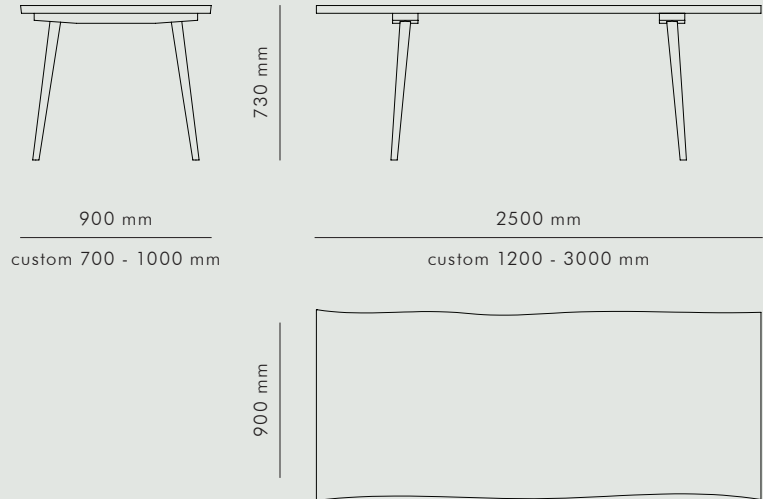

KBH TABLE DELUXE

KØBENHAVNS-MØBELSNEDKERI

KBH TABLE DELUXE

TABLES

MEDIUM FUMED OAK

KBH Table Deluxe is made of oak and designed to match the KBH Chairs perfectly; by sliding the chairs under the table, when not in use. The table was one of the first designs from Københavns Møbelsnedkeri. Every table is unique with its organic shape. The table can be ordered in custom sizes and are handmade in Denmark.

SEATING CAPACITY

90 X 250 CM

8 persons

AVAILABLE MATERIALS

TYPE

ITEM NO.

OAK	Medium Fumed	Deluxe	3001-000
	Medium Fumed	Custom size	3011-000

DATA

Dimension (mm)

TYPE	LENGTH	WIDTH	HEIGHT	DEPTH	DIAMETER
Deluxe	2500	900	730	-	-
Custom	1200-3000	700-1000	730	-	-

SHIPPING SPECIFICATIONS

Dimension (mm) / Volume (m³) / Weight (kg)

BOX LENGTH	BOX WIDTH	BOX HEIGHT	BOX VOLUME	BOX WEIGHT
2700	110	300	0,09	65