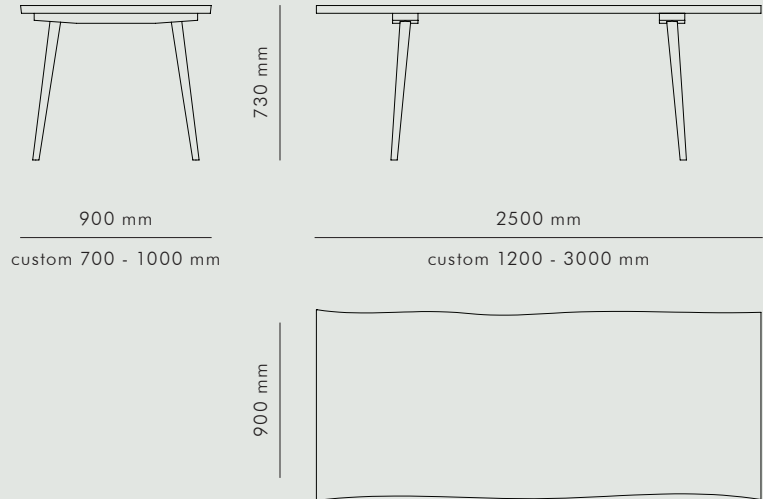

KBH TABLE DELUXE

KØBENHAVNS-MØBELSNEDKERI

KBH TABLE DELUXE

TABLES

MEDIUM FUMED OAK

KBH Table Deluxe is made of oak and designed to match the KBH Chairs perfectly, by sliding the chairs under the table, when not in use. The table was one of the first designs from Københavns Møbelsnedkeri. Every table is unique with its organic shape. The table can be ordered in custom sizes and are handmade in Denmark.

AVAILABLE MATERIALS

TYPE

ITEM NO.

OAK	Medium Fumed	Deluxe	3001-000
	Medium Fumed	Custom size	3011-000

DATA

Dimension (mm)

TYPE	LENGTH	WIDTH	HEIGHT	DEPTH	DIAMETER
Deluxe	2500	900	730	-	-
Custom	1200-3000	700-1000	730	-	-

SHIPPING SPECIFICATIONS

Dimension (mm) / Volume (m³) / Weight (kg)

BOX LENGTH	BOX WIDTH	BOX HEIGHT	BOX VOLUME	BOX WEIGHT
2700	110	300	0,09	65