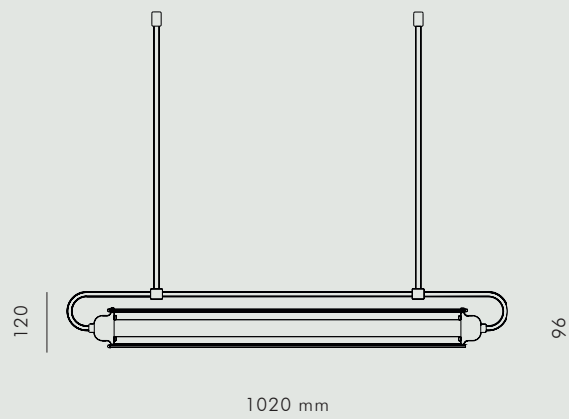

KBH TUBE LAMP

LIGHTING

BRASS / DARK BRASS

*KBH Tube Lamp is handmade in Denmark of solid brass or dark brass. For wall mounting choose the KBH Tube Lamp wall.*

AVAILABLE MATERIALS	METAL	ITEM NO.
METAL	Brass	3218-000
	Dark Brass	3219-000

DATA

*Dimension (mm)*

WIDTH	HEIGHT	DIAMETER	WIRE LENGTH	SOCKET	CLASSIFICATION
1020	120	96	3000 (3m)	Integrated LED	CE IP 20

SHIPPING SPECIFICATIONS

*Dimension (mm) / Volume (m³) / Weight (kg)*

BOX LENGTH	BOX WIDTH	BOX HEIGHT	BOX VOLUME	BOX WEIGHT
1180	150	150	0,03	13