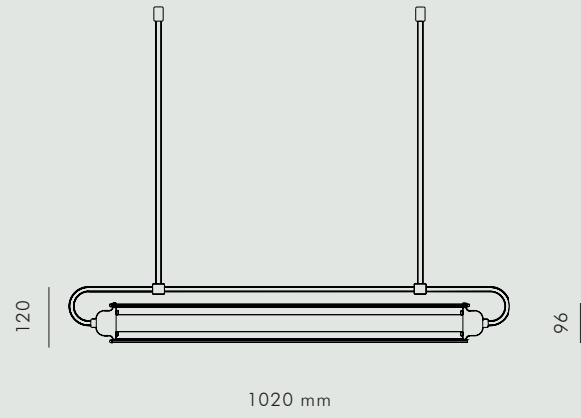

## KBH TUBE LAMP

KØBENHAVNS-MØBELSNEDKERI

KBH TUBE LAMP

LIGHTING

BRASS / DARK BRASS

*KBH Tube Lamp is handmade in Denmark of solid brass or dark brass. For wall mounting choose the KBH Tube Lamp wall.*

AVAILABLE MATERIALS	METAL	ITEM NO.
METAL	<i>Brass</i>	3218-000
	<i>Dark Brass</i>	3219-000

DATA

*Dimension (mm)*

WIDTH	HEIGHT	DIAMETER	WIRE LENGTH	SOCKET	CLASSIFICATION
1020	120	96	3000 (3m)	<i>Integrated LED</i>	<i>CE IP 20</i>

SHIPPING SPECIFICATIONS

*Dimension (mm) / Volume (m³) / Weight (kg)*

BOX LENGTH	BOX WIDTH	BOX HEIGHT	BOX VOLUME	BOX WEIGHT
1180	150	150	0,03	13