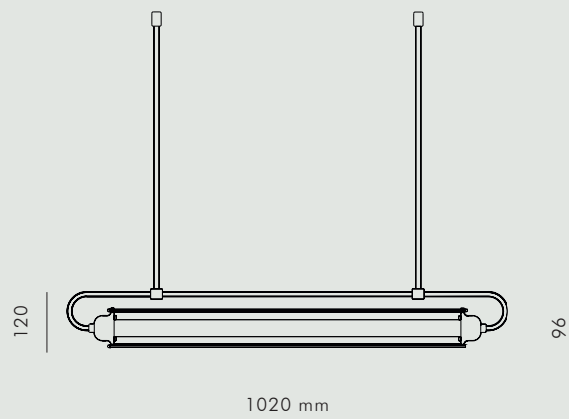

KBH TUBE LAMP

KØBENHAVNS-MØBELSNEDKERI

KBH TUBE LAMP

LIGHTING

BRASS / DARK BRASS

KBH Tube Lamp is handmade in Denmark of solid brass or dark brass. For wall mounting choose the KBH Tube Lamp wall.

AVAILABLE MATERIALS	METAL	ITEM NO.
METAL	<i>Brass</i>	3218-000
	<i>Dark Brass</i>	3219-000

DATA

Dimension (mm)

WIDTH	HEIGHT	DIAMETER	WIRE LENGTH	SOCKET	CLASSIFICATION
1020	120	96	3000 (3m)	<i>Integrated LED</i>	<i>CE IP 20</i>

SHIPPING SPECIFICATIONS

Dimension (mm) / Volume (m³) / Weight (kg)

BOX LENGTH	BOX WIDTH	BOX HEIGHT	BOX VOLUME	BOX WEIGHT
1180	150	150	0,03	13