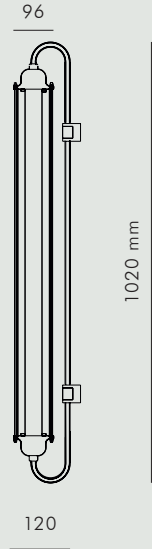

KBH TUBE LAMP WALL

LIGHTING

BRASS / DARK BRASS

KBH Tube Lamp wall is handmade in Denmark of solid brass or dark brass. For ceiling mounting choose the KBH Tube Lamp.

AVAILABLE MATERIALS	METAL	ITEM NO.
METAL	Brass	3220-000
	Dark Brass	3221-000

DATA

Dimension (mm)

WIDTH	HEIGHT	DIAMETER	WIRE LENGTH	SOCKET	CLASSIFICATION
1020	120	96	3000 (3m)	Integrated LED	CE IP 20

SHIPPING SPECIFICATIONS

Dimension (mm) / Volume (m³) / Weight (kg)

BOX LENGTH	BOX WIDTH	BOX HEIGHT	BOX VOLUME	BOX WEIGHT
1180	150	150	0,03	13