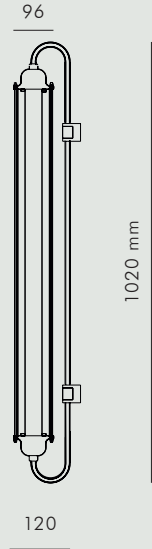

KBH TUBE LAMP WALL

KØBENHAVNS-MØBELSNEDKERI

KBH TUBE LAMP WALL

Z

BRASS / DARK BRASS

KBH Tube Lamp wall is handmade in Denmark of solid brass or dark brass. For ceiling mounting choose the KBH Tube Lamp.

AVAILABLE MATERIALS	METAL	ITEM NO.
METAL	<i>Brass</i>	3220-000
	<i>Dark Brass</i>	3221-000

DATA

Dimension (mm)

WIDTH	HEIGHT	DIAMETER	WIRE LENGTH	SOCKET	CLASSIFICATION
1020	120	96	3000 (3m)	<i>Integrated LED</i>	<i>CE IP 20</i>

SHIPPING SPECIFICATIONS

Dimension (mm) / Volume (m³) / Weight (kg)

BOX LENGTH	BOX WIDTH	BOX HEIGHT	BOX VOLUME	BOX WEIGHT
1180	150	150	0,03	13