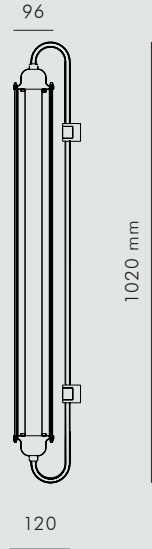

## KBH TUBE LAMP WALL

KØBENHAVNS-MØBELSNEDKERI

KBH TUBE LAMP WALL

LIGHTING

BRASS / DARK BRASS

*KBH Tube Lamp wall is handmade in Denmark of solid brass or dark brass. For ceiling mounting choose the KBH Tube Lamp.*

AVAILABLE MATERIALS	METAL	ITEM NO.
METAL	Brass	3220-000
	Dark Brass	3221-000

DATA

*Dimension (mm)*

WIDTH	HEIGHT	DIAMETER	WIRE LENGTH	SOCKET	CLASSIFICATION
1020	120	96	3000 (3m)	Integrated LED	CE IP 20

SHIPPING SPECIFICATIONS

*Dimension (mm) / Volume (m³) / Weight (kg)*

BOX LENGTH	BOX WIDTH	BOX HEIGHT	BOX VOLUME	BOX WEIGHT
1180	150	150	0,03	13