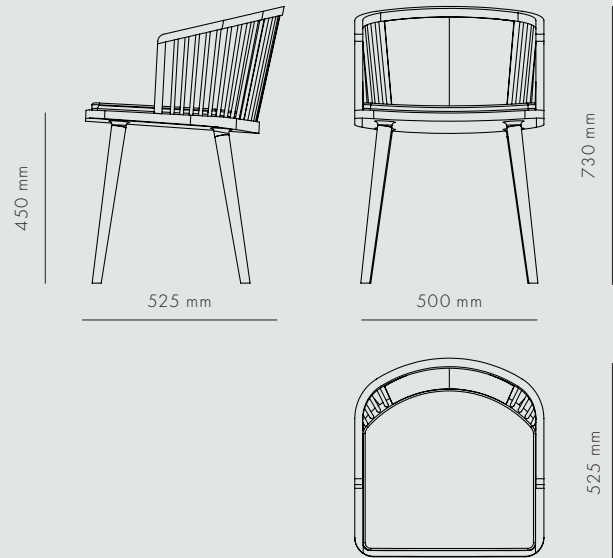

ALOUETTE CHAIR

KØBENHAVNS-MØBELSNEDKERI

ALOUETTE CHAIR

SEATING

NATURAL OAK / MEDIUM FUMED OAK + NUBUCK LEATHER

Alouette Chair was custom made for the Danish Michelin star restaurant Alouette, and now a part of the Furniture Collection. The chair comes in two colours: oak and fumed oak with nubuck leather seats in 6 different colours. Chairs and cushions are handmade in Denmark.

DATA

Dimension (mm)

LENGTH	WIDTH	HEIGHT	DEPTH	DIAMETER	SEAT HEIGHT
–	500	730	525	–	450

SHIPPING SPECIFICATIONS

Dimension (mm) / Volume (m³) / Weight (kg)

BOX LENGTH	BOX WIDTH	BOX HEIGHT	BOX VOLUME	BOX WEIGHT
550	535	755	0,22	10