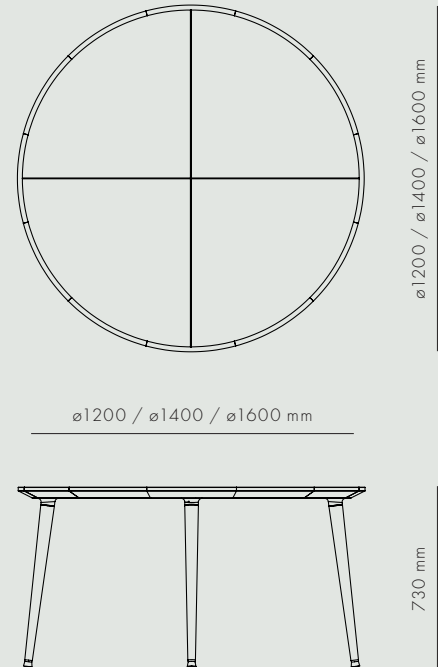

ALOUETTE TABLE

KØBENHAVNS-MØBELSNEDKERI

ALOUETTE TABLE

TABLES

MEDIUM FUMED OAK + NUBUCK LEATHER

The Alouette Table was custom made for the Danish Michelin star restaurant Alouette, and now a part of the Furniture Collection. The table comes in fumed oak with green nubuck leather top in 3 different sizes. Chairs and cushions are handmade in Denmark.

SEATING CAPACITY

Ø120	4 persons
Ø140	6 persons
Ø160	8 persons

AVAILABLE MATERIALS

COLOUR

SIZE

TEM NO.

OAK + LEATHER	Medium Fumed	Green 8020	SMALL	3025-013
OAK + LEATHER	Medium Fumed	Green 8020	MEDIUM	3026-013
OAK + LEATHER	Medium Fumed	Green 8020	LARGE	3027-013

DATA

Dimension (mm)

SIZE	LENGTH	WIDTH	HEIGHT	DEPTH	DIAMETER
Small	-	-	73	-	1200
Medium	-	-	73	-	1400
Large	-	-	73	-	1600

SHIPPING SPECIFICATIONS

Dimension (mm) / Volume (m³) / Weight (kg)

SIZE	BOX LENGTH	BOX WIDTH	BOX HEIGHT	BOX VOLUME	BOX WEIGHT
Small	1400	1400	200	0,4	62
Medium	1600	1600	200	0,55	66
Large	1800	1800	200	0,65	71