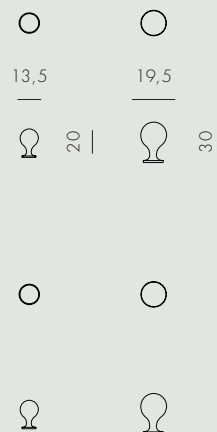

BALLOON KNOB

KØBENHAVNS-MØBELSNEDKERI

BALLOON KNOB

ACCESSORIES

BRASS / DARK BRASS

Balloon Knob is made of brass or dark brass and adds an elegant look to closets, cabinets and drawers. The knob is handmade in Denmark.

AVAILABLE MATERIALS

SIZE

ITEM NO.

| | | | |
|-------|-------------------|--------------|----------|
| METAL | <i>Brass</i> | <i>Small</i> | 3430-000 |
| | <i>Dark Brass</i> | <i>Small</i> | 3431-000 |
| | <i>Brass</i> | <i>Large</i> | 3432-000 |
| | <i>Dark Brass</i> | <i>Large</i> | 3433-000 |

DATA

Dimension (mm)

| TYPE | HEIGHT | DIAMETER | PACKS | INCLUDED |
|--------------|--------|----------|-------|------------|
| <i>Small</i> | 20 | 13,5 | 4 pcs | 6 mm screw |
| <i>Large</i> | 30 | 19,5 | 4 pcs | 6 mm screw |

SHIPPING SPECIFICATIONS

Dimension (mm) / Volume (m³) / Weight (kg)

| TYPE | BOX LENGTH | BOX WIDTH | BOX HEIGHT | BOX VOLUME | BOX WEIGHT |
|--------------|------------|-----------|------------|------------|------------|
| <i>Small</i> | 80 | 160 | 210 | 0,003 | 0,3 |
| <i>Large</i> | 80 | 160 | 210 | 0,003 | 0,3 |