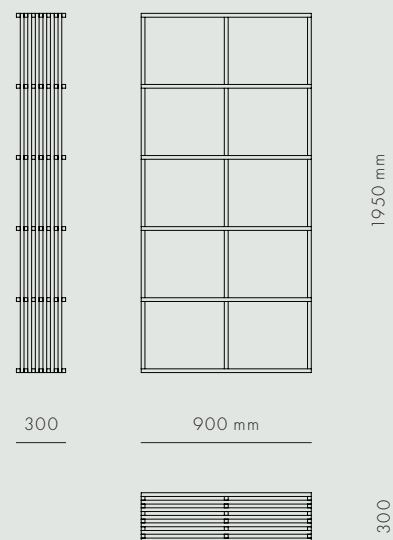

BOOKCASE

KØBENHAVNS-MØBELSNEDKERI

BOOKCASE

STORAGE

NATURAL OAK / MEDIUM FUMED OAK + BRASS

Bookcase is wall mounted and made of oak with elegant brass details to complete the design. Choose between natural oak and medium fumed oak. Can be custom made in dark fumed oak. Since the type of screws for mounting the bookcase depends on the wall type, these are not included. The bookcase is handmade in Denmark.

AVAILABLE MATERIALS

ITEM NO.

OAK	<i>Natural</i>	3005-000
	<i>Medium Fumed</i>	3018-000

DATA

Dimension (mm)

LENGTH	WIDTH	HEIGHT	DEPTH	DIAMETER
–	900	1950	300	–

SHIPPING SPECIFICATIONS

Dimension (mm) / Volume (m³) / Weight (kg)

BOX LENGTH	BOX WIDTH	BOX HEIGHT	BOX VOLUME	BOX WEIGHT
1040	370	205	0,08	40