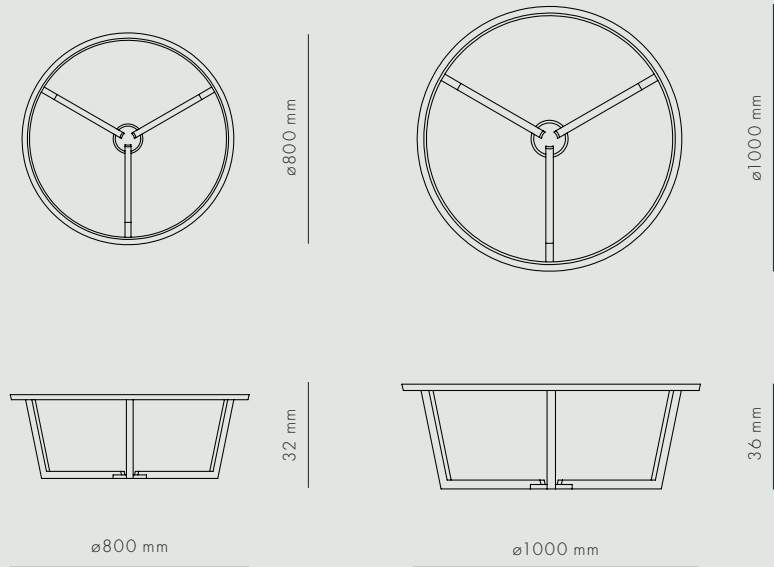

## COFFEE TABLE

KØBENHAVNS-MØBELSNEDKERI

COFFEE TABLE

TABLES

MEDIUM FUMED OAK + SMOKED GLASS + BRASS

The Coffee Table comes in medium fumed oak in two sizes. Tabletop in smoked glass and with brass details. All tables are handmade in Denmark.

AVAILABLE MATERIALS		SIZE	TEM NO.
OAK + GLASS	<i>Medium Fumed</i>	SMALL	3009-000
OAK + GLASS	<i>Medium Fumed</i>	LARGE	3008-000

DATA

*Dimension (mm)*

SIZE	LENGTH	WIDTH	HEIGHT	DEPTH	DIAMETER
<i>Small</i>	-	-	320	-	800
<i>Large</i>	-	-	360	-	1000

SHIPPING SPECIFICATIONS

*Dimension (mm) / Volume (m<sup>3</sup>) / Weight (kg)*

SIZE	BOX LENGTH	BOX WIDTH	BOX HEIGHT	BOX VOLUME	BOX WEIGHT
<i>Small</i>	1050	1050	450	0,5	16
<i>Large</i>	1050	1050	450	0,5	18