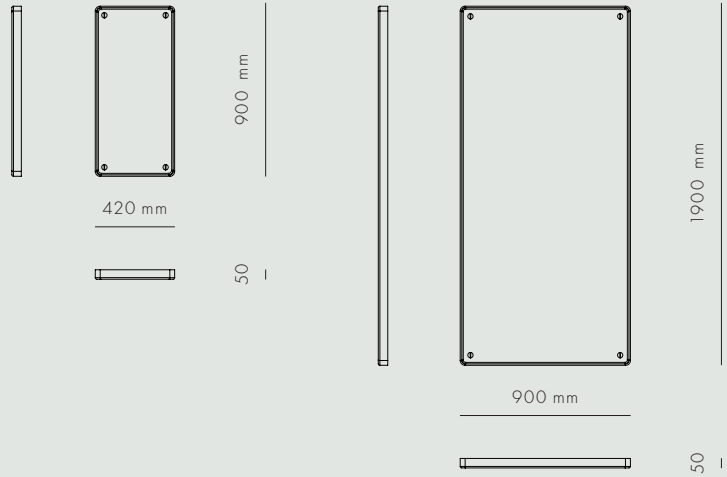

FRAME MIRROR

KØBENHAVNS-MØBELSNEDKERI

FRAME MIRROR

MIRRORS

NATURAL OAK + MIRROR GLASS

Frame Mirror is made of natural oak with brass details and comes in two sizes: face and full length. The mirror is handmade in Denmark.

AVAILABLE MATERIALS

SIZE

ITEM NO.

OAK + MIRROR GLASS <i>Natural</i>	LARGE	3107-000
<i>Natural</i>	SMALL	3108-000

DATA

Dimension (mm)

TYPE	WIDTH	HEIGHT	DEPTH
<i>Small</i>	420	900	50
<i>Large</i>	900	1900	50

SHIPPING SPECIFICATIONS

Dimension (mm) / Volume (m³) / Weight (kg)

TYPE	BOX LENGTH	BOX WIDTH	BOX HEIGHT	BOX VOLUME	BOX WEIGHT
<i>Small</i>	140	550	1050	0,08	9
<i>Large</i>	140	1050	2050	0,30	18