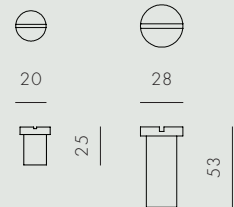

HANG

KØBENHAVNS-MØBELSNEDKERI

HANG

ACCESSORIES

BRASS / DARK BRASS

Hang Large is made of brass or dark brass and looks elegant in hallways, kitchens, bathrooms and wardrobes. The hang is handmade in Denmark.

AVAILABLE MATERIALS		SIZE	ITEM NO.
METAL	<i>Brass</i>	SMALL	3413-000
	<i>Dark Brass</i>	SMALL	3414-000
	<i>Brass</i>	LARGE	3410-000
	<i>Dark Brass</i>	LARGE	3411-000

DATA

Dimension (mm)

TYPE	HEIGHT	DIAMETER	PACK	INCLUDED
<i>Small</i>	25	20	2 pcs	6 mm screw
<i>Large</i>	53	28	2 pcs	6 mm screw

SHIPPING SPECIFICATIONS

Dimension (mm) / Volume (m³) / Weight (kg)

TYPE	BOX LENGTH	BOX WIDTH	BOX HEIGHT	BOX VOLUME	BOX WEIGHT
<i>Small</i>	80	160	210	0,003	0,3
<i>Large</i>	80	160	210	0,003	0,3