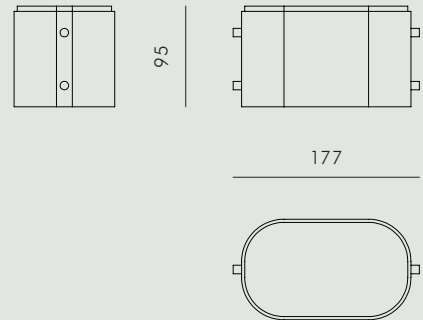

KBH SPOT

LIGHTING

BRASS / DARK BRASS

KBH Spot is made of solid brass or dark brass and has two LED light bulbs and a thick smoked glass. For various angle options, choose the KBH Spot Wall. The spot is handmade in Denmark.

AVAILABLE MATERIALS

ITEM NO.

| | | |
|-------|-------------------|----------|
| METAL | <i>Brass</i> | 3207-000 |
| | <i>Dark Brass</i> | 3208-000 |

DATA

Dimension (mm)

| HEIGHT | WIDE | DEPHT | SOCKET | CLASSIFICATION |
|--------|------|-------|--------|----------------|
| 95 | 117 | 95 | GU10 | CEIP 20 |

SHIPPING SPECIFICATIONS

Dimension (mm) / weight (kg)

| BOX LENGTH | BOX WIDE | BOX HEIGHT | BOX VOLUME | BOX WEIGHT |
|------------|----------|------------|------------|------------|
| 260 | 210 | 110 | ? | 2 |