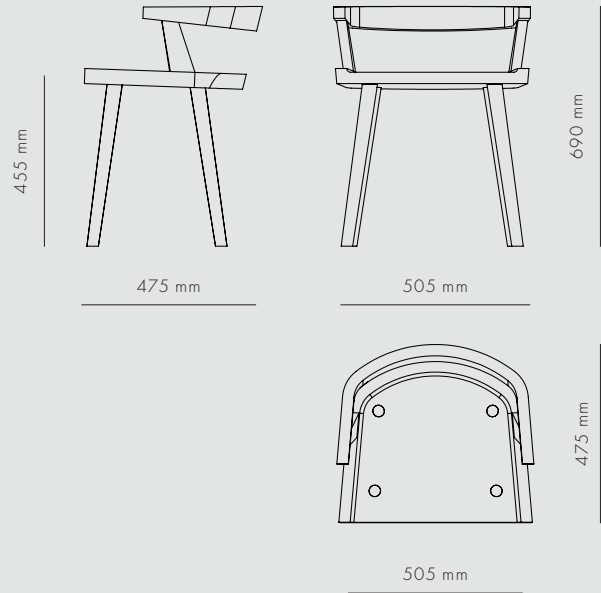

## KBH CHAIR

KØBENHAVNS-MØBELSNEDKERI

KBH CHAIR

SEATING

NATURAL OAK / MEDIUM FUMED OAK

The KBH Chair is a dining chair made of solid oak and designed to match the Table perfectly, by sliding the chair under the table, when not in use. The chair is available in two colours; natural oak and medium fumed oak and can be matched with a cushion in soft nubuck (choose between 6 colours). Chairs and cushions are handmade in Denmark.

AVAILABLE MATERIALS

ITEM NO.

OAK	Natural	3601-000
	Medium Fumed	3602-000

DATA

Dimension (mm)

LENGTH	WIDTH	HEIGHT	DEPTH	SEAT HEIGHT
-	505	690	475	455

SHIPPING SPECIFICATIONS

Dimension (mm) / Volume (m<sup>3</sup>) / Weight (kg)

BOX LENGTH	BOX WIDTH	BOX HEIGHT	BOX VOLUME	BOX WEIGHT
510	530	710	0,19	8,5