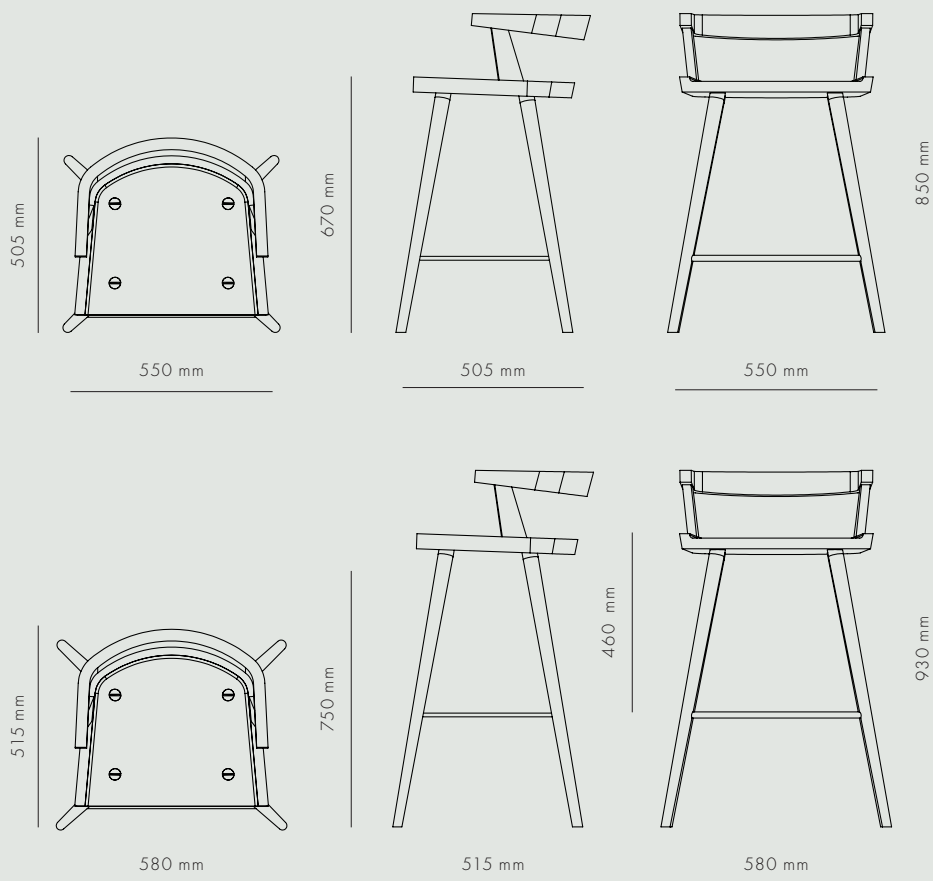

## KBH HIGH CHAIR

KØBENHAVNS-MØBELSNEDKERI

KBH HIGH CHAIR

NATURAL OAK / MEDIUM FUMED OAK + BRASS

The KBH High Chair is made of solid oak with brass details and designed for a kitchen island Chair 670 or casual seating by a bar Chair 750. The chair is available in two colours; natural oak and medium fumed oak and can be matched with a cushion in soft nubuck (choose between 6 colours). Chairs and cushions are handmade in Denmark.

AVAILABLE MATERIALS

OAK

SIZE

ITEM NO.

OAK + BRASS

<i>Natural</i>	CHAIR 670	3603-000
<i>Medium Fumed</i>	CHAIR 670	3604-000
<i>Natural</i>	CHAIR 750	3605-000
<i>Medium Fumed</i>	CHAIR 750	3613-000

DATA

Dimension (mm)

CHAIR	WIDTH	HEIGHT	DEPTH	SEAT HEIGHT
670	550	850	505	670
750	580	930	515	750

SHIPPING SPECIFICATIONS

Dimension (mm) / Volume (m<sup>3</sup>) / Weight (kg)

BOX LENGTH	BOX WIDTH	BOX HEIGHT	BOX VOLUME	BOX WEIGHT
555	520	895	—	12,0
560	520	975	—	12,1