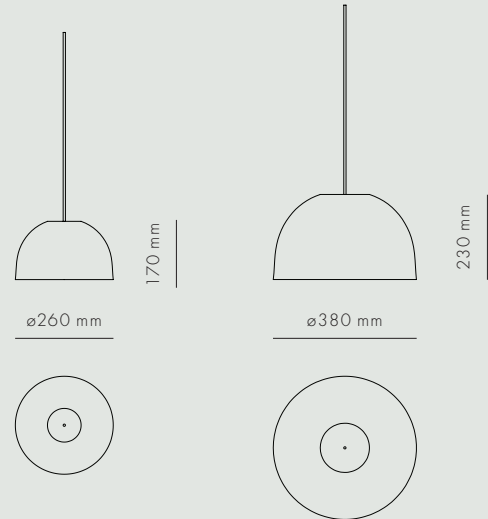

KBH LAMP

KØBENHAVNS-MØBELSNEDKERI

KBH LAMP

LIGHTING

BRASS / GUN METAL

The KBH Lamp comes in brass and gun metal and in two sizes: ø260 and ø380. The lamp can be placed in sets and brings a classic and architectural look to kitchens, hallways and dining rooms. The lamp is handmade in Denmark.

AVAILABLE MATERIALS		TYPE	SIZE	ITEM NO.
METAL	Brass	Raw Brass	SMALL Ø260	3201-000
	Gun Metal	Iron Oxidized	SMALL Ø260	3202-000
	Brass	Raw Brass	LARGE Ø380	3204-000
	Gun Metal	Iron Oxidized	LARGE Ø380	3205-000

DATA

Dimension (mm)

TYPE	HEIGHT	DIAMETER	WIRE LENGTH	SOCKET	CLASSIFICATION
Small	170	260	3000 (3m)	E27	CE IP 20
Large	230	380	3000 (3m)	E27	CE IP 20

SHIPPING SPECIFICATIONS

Dimension (mm) / Volume (m³) / Weight (kg)

TYPE	BOX LENGTH	BOX WIDTH	BOX HEIGHT	BOX VOLUME	BOX WEIGHT
Small	380	390	240	0,04	3
Large	460	460	400	0,08	4