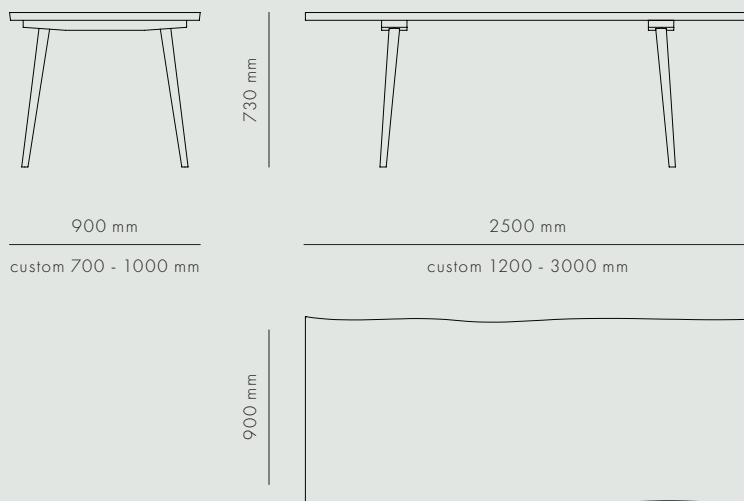

## KBH TABLE DELUXE

KØBENHAVNS-MØBELSNEDKERI

KBH TABLE DELUXE

TABLES

MEDIUM FUMED OAK

KBH Table Deluxe is made of oak and designed to match the Chairs perfectly, by sliding the chairs under the table, when not in use. The table was one of the first designs from Københavns Møbelsnedkeri. Every table is unique with its organic shape. The table can be ordered in custom sizes and are handmade in Denmark.

SEATING CAPACITY

90 X 250 CM

8 persons

AVAILABLE MATERIALS

TYPE

ITEM NO.

OAK	Medium Fumed	Deluxe	3001-000
	Medium Fumed	Custom size	3011-000

DATA

Dimension (mm)

TYPE	LENGTH	WIDTH	HEIGHT	DEPTH	DIAMETER
Deluxe	2500	900	730	-	-
Custom	1200-3000	700-1000	730	-	-

SHIPPING SPECIFICATIONS

Dimension (mm) / Volume (m<sup>3</sup>) / Weight (kg)

BOX LENGTH	BOX WIDTH	BOX HEIGHT	BOX VOLUME	BOX WEIGHT
2700	110	300	0,09	65