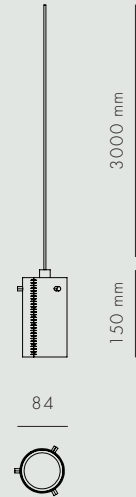

LEATHER PENDEL

KØBENHAVNS-MØBELSNEDKERI

LEATHER PENDEL

LIGHTING

BRASS + NUBUCK LEATHER

Leather Pendel comes in 6 different colours of nubuck leather with solid brass details. The lamp is handmade in Denmark.

AVAILABLE MATERIALS	METAL	COLOUR	ITEM NO.
METAL / NUBUCK LEATHER	Brass	Black 8009	3212-009
	Brass	Grey 8013	3212-013
	Brass	Brown 8015	3212-015
	Brass	Dark Brown 8017	3212-017
	Brass	Green 8020	3212-020
	Brass	Blue 8021	3212-021

DATA

Dimension (mm)

HEIGHT	DIAMETER	WIRE LENGTH	SOCKET	CLASSIFICATION
150	ø84	3000 (3m)	GU10	CE IP 20

SHIPPING SPECIFICATIONS

Dimension (mm) / Volume (m³) / Weight (kg)

BOX LENGTH	BOX WIDTH	BOX HEIGHT	BOX VOLUME	BOX WEIGHT
310	240	260	0,02	2,5

Dark Brown 8017

Green 8020

Blue 8021

NUBUCK COLOURS

NO.

BLACK	8009
GREY	8013
BROWN	8015
DARK BROWN	8017
GREEN	8020
BLUE	8021