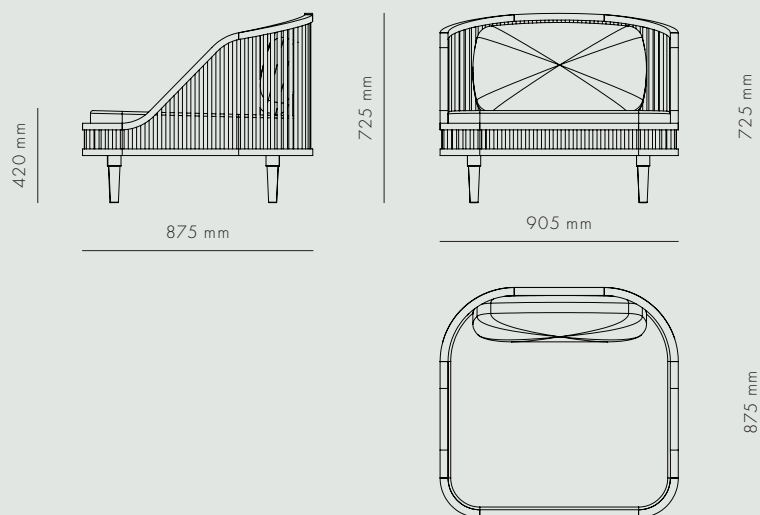

LOUNGE CHAIR

KØBENHAVNS-MØBELSNEDKERI

LOUNGE CHAIR

SEATING

NATURAL OAK / MEDIUM FUMED OAK + NUBUCK LEATHER OR FABRIC + BRASS

The Lounge Chair is a modern design that brings together a blend of Danish, Italian and Japanese joinery and aesthetics. The chair comes in oak and medium fumed oak with different types of upholstery fabric that ensures a soft, tactile feel. Brass details complete the design. The chair is handmade in Denmark.

DATA

Dimension (mm)

LENGTH	WIDTH	HEIGHT	DEPTH	DIAMETER	SEAT HEIGHT
–	905	725	875	–	420

SHIPPING SPECIFICATIONS

Dimension (mm) / Volume (m³) / Weight (kg)

BOX LENGTH	BOX WIDTH	BOX HEIGHT	BOX VOLUME	BOX WEIGHT
1000	1200	800	0,96	50