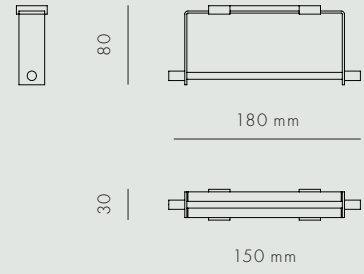

PAPER HOLDER

KØBENHAVNS-MØBELSNEDKERI

PAPER HOLDER

ACCESSORIES

BRASS / DARK BRASS

Paper Holder is wall mounted and made of brass or dark brass. The paper holder is handmade in Denmark.

AVAILABLE MATERIALS

ITEM NO.

METAL	<i>Brass</i>	3450-000
	<i>Dark Brass</i>	3451-000

DATA

Dimension (mm)

LENGTH	WIDTH	HEIGHT	DEPTH
150	180	30	80

SHIPPING SPECIFICATIONS

Dimension (mm) / Volume (m³) / Weight (kg)

BOX LENGTH	BOX WIDTH	BOX HEIGHT	BOX VOLUME	BOX WEIGHT
250	150	70	0,003	0,5