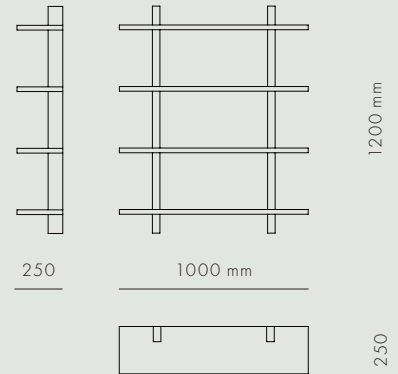

SHELF

KØBENHAVNS-MØBELSNEDKERI

SHELF

STORAGE

MEDIUM FUMED OAK

Shelf is wall mounted with a simple, modern design, that looks great in kitchens, living rooms, libraries and bathrooms. Made in medium fumed oak and dark fumed oak. Since the type of screws for mounting the bookcase depends on the wall type, these are not included. The shelf is handmade in Denmark.

AVAILABLE MATERIALS

ITEM NO.

OAK	<i>Medium Fumed</i>	3006-000
	<i>Dark Fumed</i>	3007-000

DATA

Dimension (mm)

LENGTH	WIDTH	HEIGHT	DEPTH	DIAMETER
–	1000	1200	250	–

SHIPPING SPECIFICATIONS

Dimension (mm) / Volume (m³) / Weight (kg)

BOX LENGTH	BOX WIDTH	BOX HEIGHT	BOX VOLUME	BOX WEIGHT
1240	330	1410	0,58	30