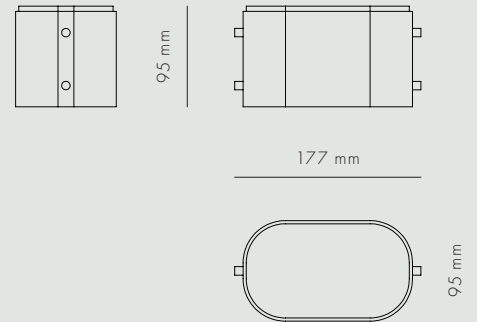

SPOT

KØBENHAVNS-MØBELSNEDKERI

SPOT

LIGHTING

BRASS / DARK BRASS

Spot is made of solid brass or dark brass and has two LED light bulbs and a thick smoked glass. For various angle options, choose the Spot Wall. The spot is hand-made in Denmark.

AVAILABLE MATERIALS

ITEM NO.

METAL	<i>Brass</i>	3207-000
	<i>Dark Brass</i>	3208-000

DATA

Dimension (mm)

HEIGHT	WIDTH	DEPTH	SOCKET	CLASSIFICATION
95	117	95	GU10	CEIP20

SHIPPING SPECIFICATIONS

Dimension (mm) / Volume (m³) / Weight (kg)

BOX LENGTH	BOX WIDTH	BOX HEIGHT	BOX VOLUME	BOX WEIGHT
260	210	110	0,006	2