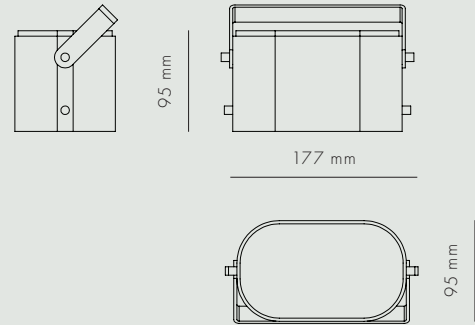

## SPOT WALL

LIGHTING

BRASS / DARK BRASS

*Spot Wall can be wall or ceiling mounted with various angle options. The spot is made of solid brass or dark brass and has two LED light bulbs and a thick smoked glass. The spot is handmade in Denmark.*

## DATA

*Dimension (mm)*

| HEIGHT | WIDTH | DEPTH | WIRE LENGTH | SOCKET | CLASSIFICATION |
|--------|-------|-------|-------------|--------|----------------|
| 95     | 177   | 95    | 3000 (3m)   | GU10   | CE IP 20       |

## SHIPPING SPECIFICATIONS

*Dimension (mm) / Volume (m<sup>3</sup>) / Weight (kg)*

| BOX LENGTH | BOX WIDTH | BOX HEIGHT | BOX VOLUME | BOX WEIGHT |
|------------|-----------|------------|------------|------------|
| 260        | 210       | 110        | 0,006      | 2,5        |