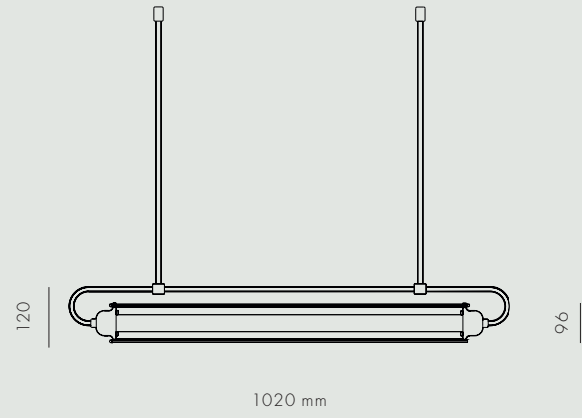

TUBE LAMP

KØBENHAVNS-MØBELSNEDKERI

TUBE LAMP

LIGHTING

BRASS / DARK BRASS

Tube Lamp is handmade in Denmark of solid brass or dark brass. For wall mounting choose the Tube Lamp wall.

AVAILABLE MATERIALS	METAL	ITEM NO.
METAL	<i>Brass</i>	3218-000
	<i>Dark Brass</i>	3219-000

DATA

Dimension (mm)

WIDTH	HEIGHT	DIAMETER	WIRE LENGTH	SOCKET	CLASSIFICATION
1020	120	96	3000 (3m)	<i>Integrated LED</i>	<i>CE IP 20</i>

SHIPPING SPECIFICATIONS

Dimension (mm) / Volume (m³) / Weight (kg)

BOX LENGTH	BOX WIDTH	BOX HEIGHT	BOX VOLUME	BOX WEIGHT
1180	150	150	0,03	13