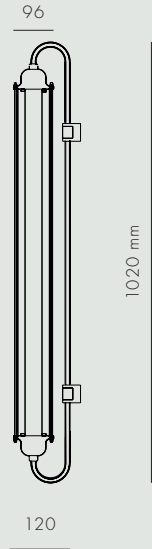

TUBE LAMP WALL

KØBENHAVNS-MØBELSNEDKERI

TUBE LAMP WALL

Z

BRASS / DARK BRASS

Tube Lamp wall is handmade in Denmark of solid brass or dark brass. For ceiling mounting choose the Tube Lamp.

AVAILABLE MATERIALS	METAL	ITEM NO.
METAL	<i>Brass</i>	3220-000
	<i>Dark Brass</i>	3221-000

DATA

Dimension (mm)

WIDTH	HEIGHT	DIAMETER	WIRE LENGTH	SOCKET	CLASSIFICATION
1020	120	96	3000 (3m)	<i>Integrated LED</i>	<i>CE IP 20</i>

SHIPPING SPECIFICATIONS

Dimension (mm) / Volume (m³) / Weight (kg)

BOX LENGTH	BOX WIDTH	BOX HEIGHT	BOX VOLUME	BOX WEIGHT
1180	150	150	0,03	13