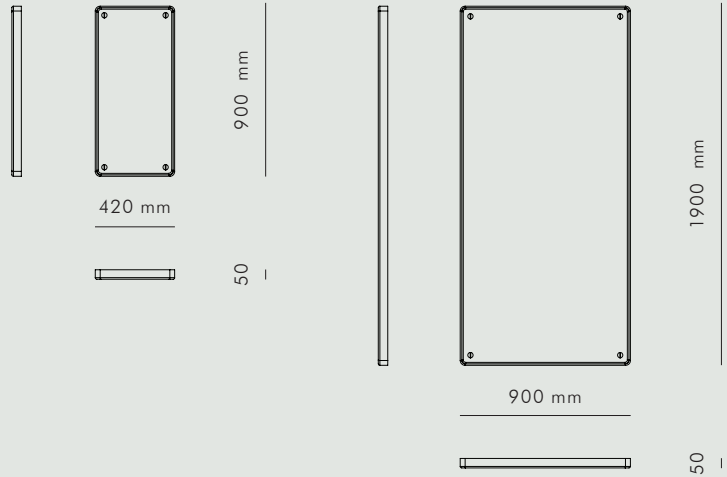

KBH FRAME MIRROR

KØBENHAVNS-MØBELSNEDKERI

KBH FRAME MIRROR

MIRRORS

NATURAL OAK + MIRROR GLASS

KBH Frame Mirror is made of natural oak with brass details and comes in two sizes: face and full length. The mirror is handmade in Denmark.

AVAILABLE MATERIALS		SIZE	ITEM NO.
OAK + MIRROR GLASS	Natural	LARGE	3107-000
	Natural	SMALL	3108-000

DATA

Dimension (mm)

TYPE	WIDTH	HEIGHT	DEPTH
Small	420	900	50
Large	900	1900	50

SHIPPING SPECIFICATIONS

Dimension (mm) / Volume (m³) / Weight (kg)

TYPE	BOX LENGTH	BOX WIDTH	BOX HEIGHT	BOX VOLUME	BOX WEIGHT
Small	140	550	1050	0,08	9
Large	140	1050	2050	0,30	18