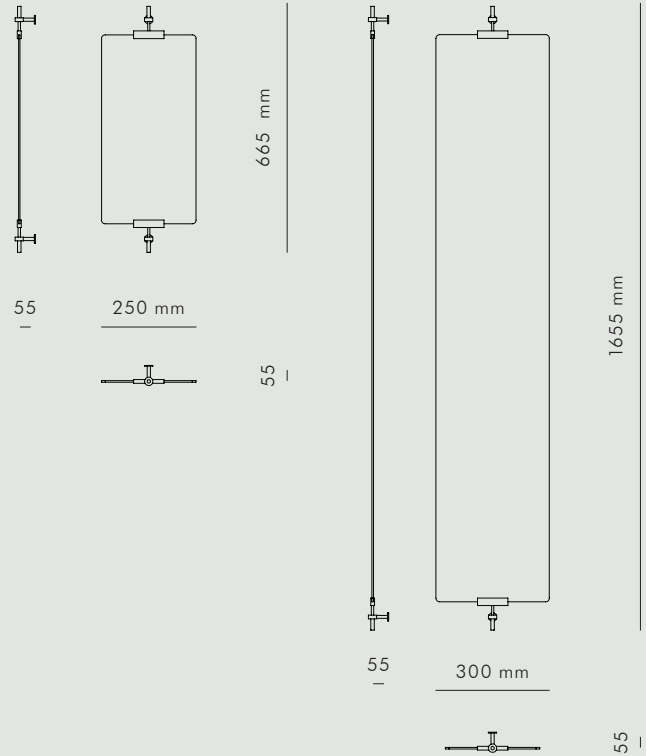

KBH MIRROR

MIRRORS

BRASS / DARK BRASS + MIRROR GLASS

KBH Mirror is wall mounted with a flexible brass system that allows various angle options. Comes in two sizes; face and full length, and in two colours; brass and dark brass. The mirror is handmade in Denmark.

AVAILABLE MATERIALS

SIZE

ITEM NO.

AVAILABLE MATERIALS		SIZE	ITEM NO.
OAK + MIRROR GLASS	Brass	SMALL	3101-000
	Dark Brass	SMALL	3102-000
	Brass	LARGE	3104-000
	Dark Brass	LARGE	3105-000

DATA

Dimension (mm)

TYPE	LENGTH	WIDTH	DEPTH	INCLUDED
Small	665	250	55	6 mm screw
Large	1665	300	55	6 mm screw

SHIPPING SPECIFICATIONS

Dimension (mm) / Volume (m³) / Weight (kg)

TYPE	BOX LENGTH	BOX WIDTH	BOX HEIGHT	BOX VOLUME	BOX WEIGHT
Small	210	440	810	0,07	10
Large	210	430	1810	0,16	24