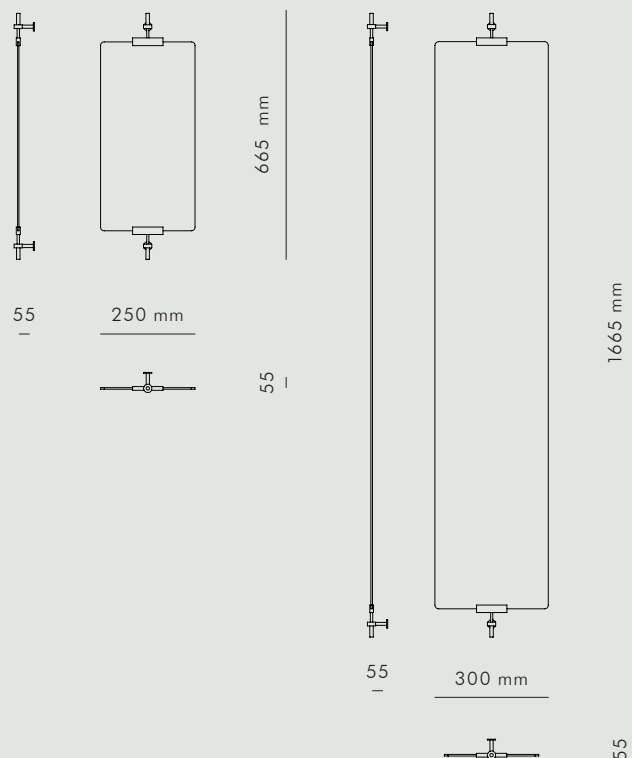

KBH MIRROR

KØBENHAVNS-MØBELSNEDKERI

KBH MIRROR

MIRRORS

BRASS / DARK BRASS + MIRROR GLASS

KBH Mirror is wall mounted with a flexible brass system that allows various angle options. Comes in two sizes; face and full length, and in two colours; brass and dark brass. The mirror is handmade in Denmark.

AVAILABLE MATERIALS

SIZE

ITEM NO.

AVAILABLE MATERIALS		SIZE	ITEM NO.
OAK + MIRROR GLASS	Brass	SMALL	3101-000
	Dark Brass	SMALL	3102-000
	Brass	LARGE	3104-000
	Dark Brass	LARGE	3105-000

DATA

Dimension (mm)

TYPE	LENGTH	WIDTH	DEPTH	INCLUDED
Small	665	250	55	6 mm screw
Large	1665	300	55	6 mm screw

SHIPPING SPECIFICATIONS

Dimension (mm) / Volume (m³) / Weight (kg)

TYPE	BOX LENGTH	BOX WIDTH	BOX HEIGHT	BOX VOLUME	BOX WEIGHT
Small	210	440	810	0,07	10
Large	210	430	1810	0,16	24