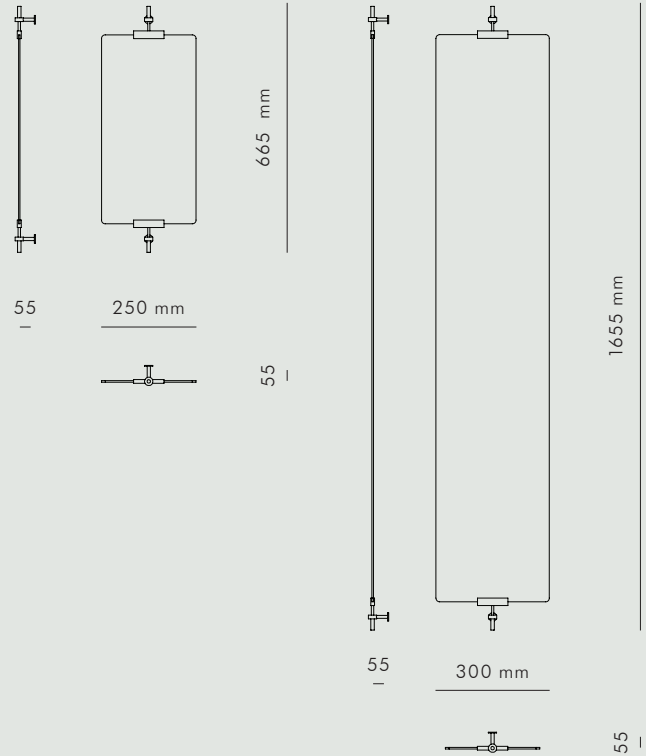

## KBH MIRROR

KØBENHAVNS-MØBELSNEDKERI

KBH MIRROR

MIRRORS

BRASS / DARK BRASS + MIRROR GLASS

KBH Mirror is wall mounted with a flexible brass system that allows various angle options. Comes in two sizes; face and full length, and in two colours; brass and dark brass. The mirror is handmade in Denmark.

AVAILABLE MATERIALS		SIZE	ITEM NO.
OAK + MIRROR GLASS	Brass	SMALL	3101-000
	Dark Brass	SMALL	3102-000
	Brass	LARGE	3104-000
	Dark Brass	LARGE	3105-000

DATA

Dimension (mm)

TYPE	LENGTH	WIDTH	DEPTH	INCLUDED
Small	665	250	55	6 mm screw
Large	1665	300	55	6 mm screw

SHIPPING SPECIFICATIONS

Dimension (mm) / Volume (m<sup>3</sup>) / Weight (kg)

TYPE	BOX LENGTH	BOX WIDTH	BOX HEIGHT	BOX VOLUME	BOX WEIGHT
Small	210	440	810	0,07	10
Large	210	430	1810	0,16	24