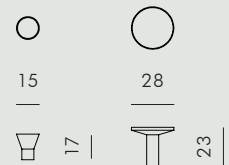

KBH KNOB

ACCESSORIES

BRASS / DARK BRASS

KBH Knob is made of brass, dark brass or stainless steel, and adds an elegant look to closets, cabinets and drawers. The knob is handmade in Denmark.

AVAILABLE MATERIALS		SIZE	ITEM NO.
METAL	Brass	SMALL	3419-000
	Dark Brass	SMALL	3420-000
	Brass	LARGE	3416-000
	Dark Brass	LARGE	3417-000
	Stainless steel	LARGE	3421-000

DATA

Dimension (mm)

TYPE	HEIGHT	DIAMETER	PACKS	INCLUDED
Small	17	15	4 pcs	4 mm screw
Large	23	28	4 pcs	4 mm screw

SHIPPING SPECIFICATIONS

Dimension (mm) / Volume (m³) / Weight (kg)

TYPE	BOX LENGTH	BOX WIDTH	BOX HEIGHT	BOX VOLUME	BOX WEIGHT
Small	80	160	210	0,003	0,3
Large	80	160	210	0,003	0,3