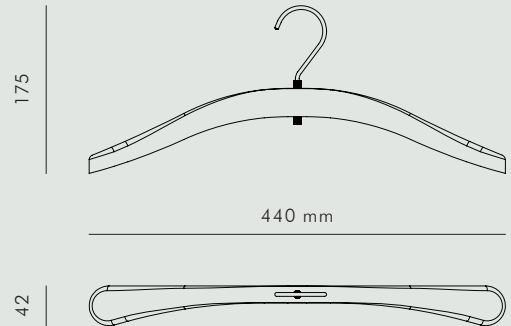

KBH COAT HANGER

ACCESSORIES

MEDIUM FUMED OAK / BRASS

*KBH Coat hanger in medium fumed oak and brass.  
An elegant detail in hallways and closets. Also a perfect  
match for the KBH Hang Large.  
Handmade in Denmark.*

AVAILABLE MATERIALS

ITEM NO.

OAK + BRASS	<i>Medium Fumed</i>	3510-000
-------------	---------------------	----------

DATA

*Dimension (mm)*

LENGTH	WIDTH	HEIGHT	DEPTH
440	42	175	-